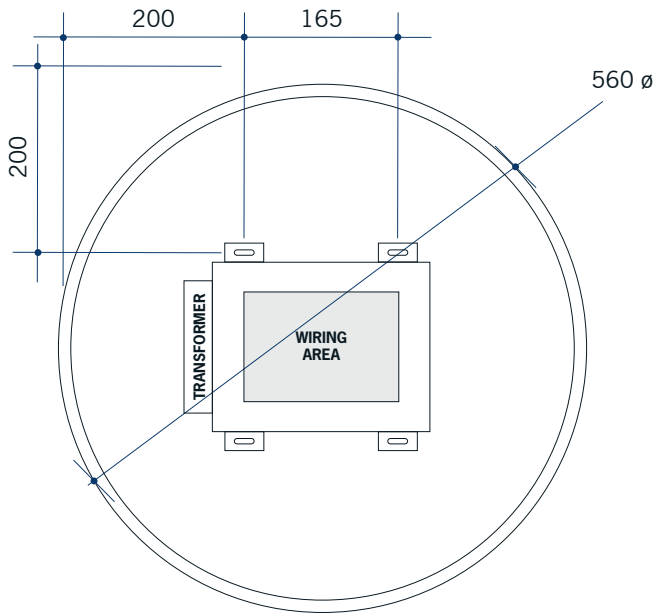

Ablaze Premium Back-lit Mirrors

Stock Code	Light	Size (mm)	Output (W)
RB610W	Warm	610 ø x D45	18 Watts

Please note: Mirrors will need to be installed in accordance with the Installation Guide. Ablaze does not take responsibility for incorrect installation of these mirrors.