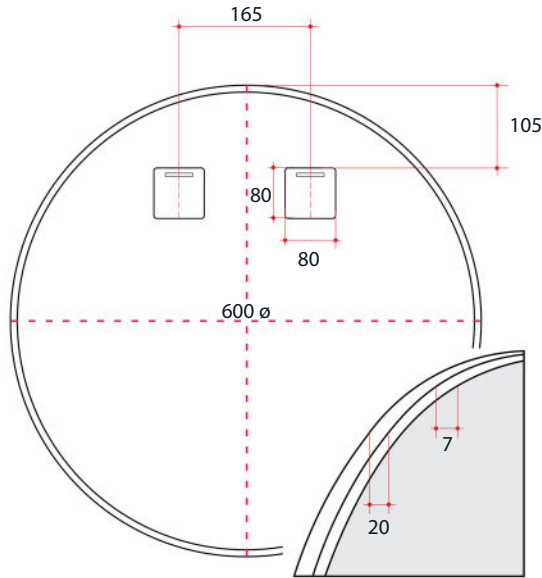

**Ablaze Georgia Round Framed Mirror**  
Aluminum Round Gold Framed Mirror

Note: All dimensions are in millimetres (mm)

Stock Code	Mirror Size (mm)	Shape	Finish
GR6060G	600 $\varnothing$ x 20	Round	Gold