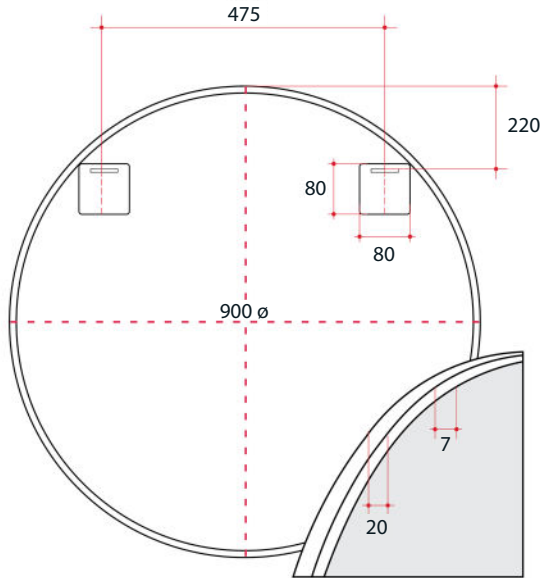

Ablaze Georgia Round Framed Mirror
Aluminum Round White Framed Mirror

Note: All dimensions are in millimetres (mm)

Stock Code	Mirror Size (mm)	Shape	Finish
GR9090W	900 ø x 20	Round	White

Two years warranty

Safety backing film

Copper-free mirror

Hanger fixing method

Also available with a demister

Made in Europe

PLEASE NOTE: Mirrors will need to be installed in accordance with the Installation Guide. Ablaze does not take responsibility for incorrect installation of these mirrors. Specifications are for information purposes only. Whilst every effort has been made to ensure the product specifications are accurate, due to continuing product development and improvement, the specifications are subject to change. Specifications can be used to rough in and for timber supports in the wall however, we recommend no holes are drilled without having the product on site or verifying the details with the manufacturer. Thermogroup cannot be held liable or responsible for errors due to updated specifications.