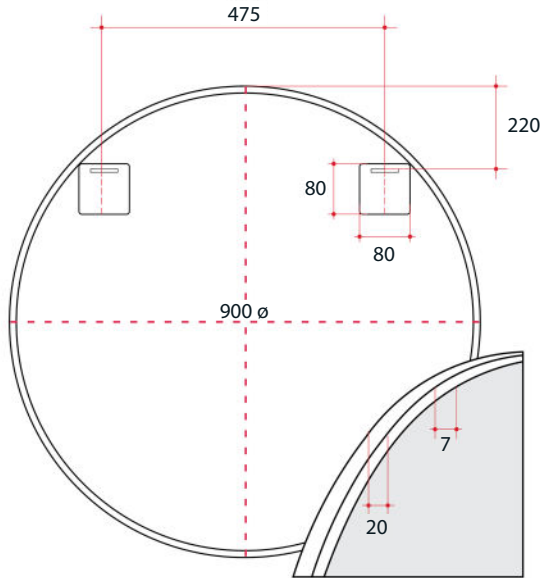

Ablaze Georgia Round Framed Mirror
Aluminum Round Gold Framed Mirror

Note: All dimensions are in millimetres (mm)

Stock Code	Mirror Size (mm)	Shape	Finish
GR9090G	900 \varnothing x 20	Round	Gold

Two years warranty

Safety backing film

Copper-free mirror

Hanger fixing method

Also available with a demister

Made in Europe

PLEASE NOTE: Mirrors will need to be installed in accordance with the Installation Guide. Ablaze does not take responsibility for incorrect installation of these mirrors. Specifications are for information purposes only. Whilst every effort has been made to ensure the product specifications are accurate, due to continuing product development and improvement, the specifications are subject to change. Specifications can be used to rough in and for timber supports in the wall however, we recommend no holes are drilled without having the product on site or verifying the details with the manufacturer. Thermogroup cannot be held liable or responsible for errors due to updated specifications.