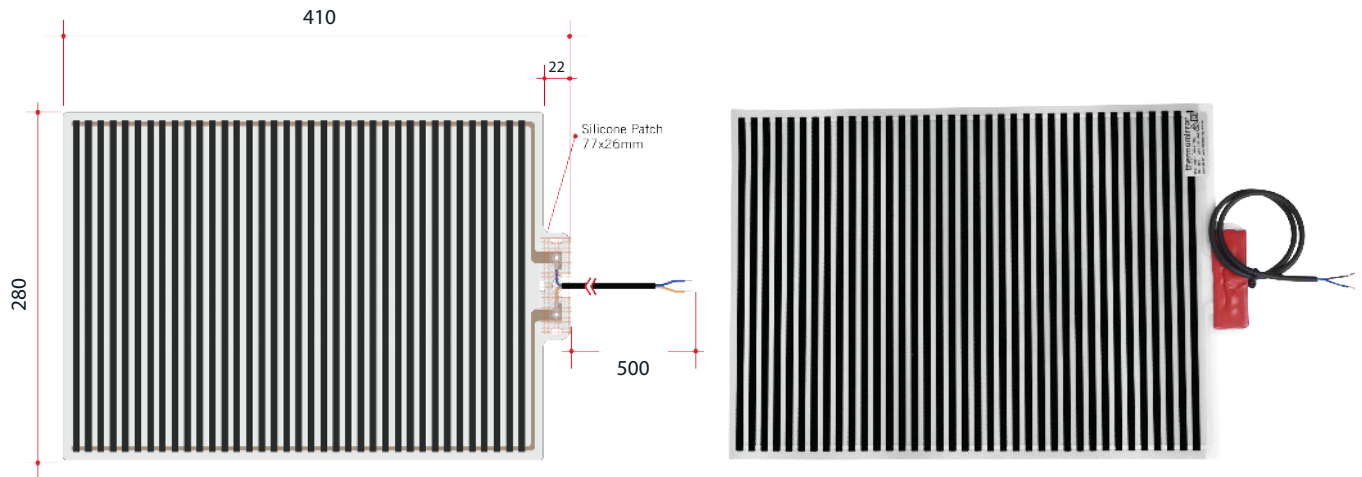

Ablaze Georgia Round Framed Mirror
Aluminum Round Gold Framed Mirror with Demister

Note: All dimensions are in millimetres (mm)

Stock Code	Mirror Size (mm)	Shape	Output (w)	Finish
GR6060GD	600 \varnothing x 20	Round	24	Gold

1300 368 631
sales@thermogroup.com.au
www.thermogroup.com.au

Thermomirror Mirror Demister
Ultra-thin Demister Pad for use on Bathroom Mirrors

Note: All dimensions are in millimetres (mm)

Stock Code	Size (mm)	Heat Output (W)	Voltage - Frequency
TM2841	280 x 410	24	220 - 240V 50Hz