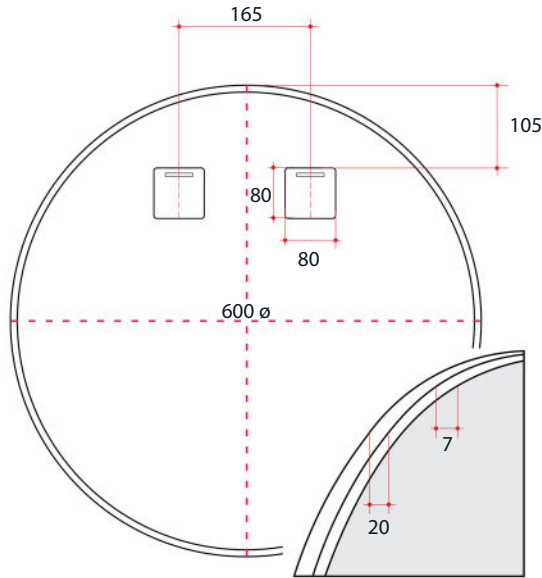

Ablaze Georgia Round Framed Mirror
Aluminum Round Gold Framed Mirror with Demister

Note: All dimensions are in millimetres (mm)

Stock Code	Mirror Size (mm)	Shape	Output (w)	Finish
GR6060GD	600 \varnothing x 20	Round	24	Gold

1300 368 631
sales@thermogroup.com.au
www.thermogroup.com.au

Thermomirror Mirror Demister
Ultra-thin Demister Pad for use on Bathroom Mirrors

Note: All dimensions are in millimetres (mm)

Stock Code	Size (mm)	Heat Output (W)	Voltage - Frequency
TM2841	280 x 410	24	220 - 240V 50Hz