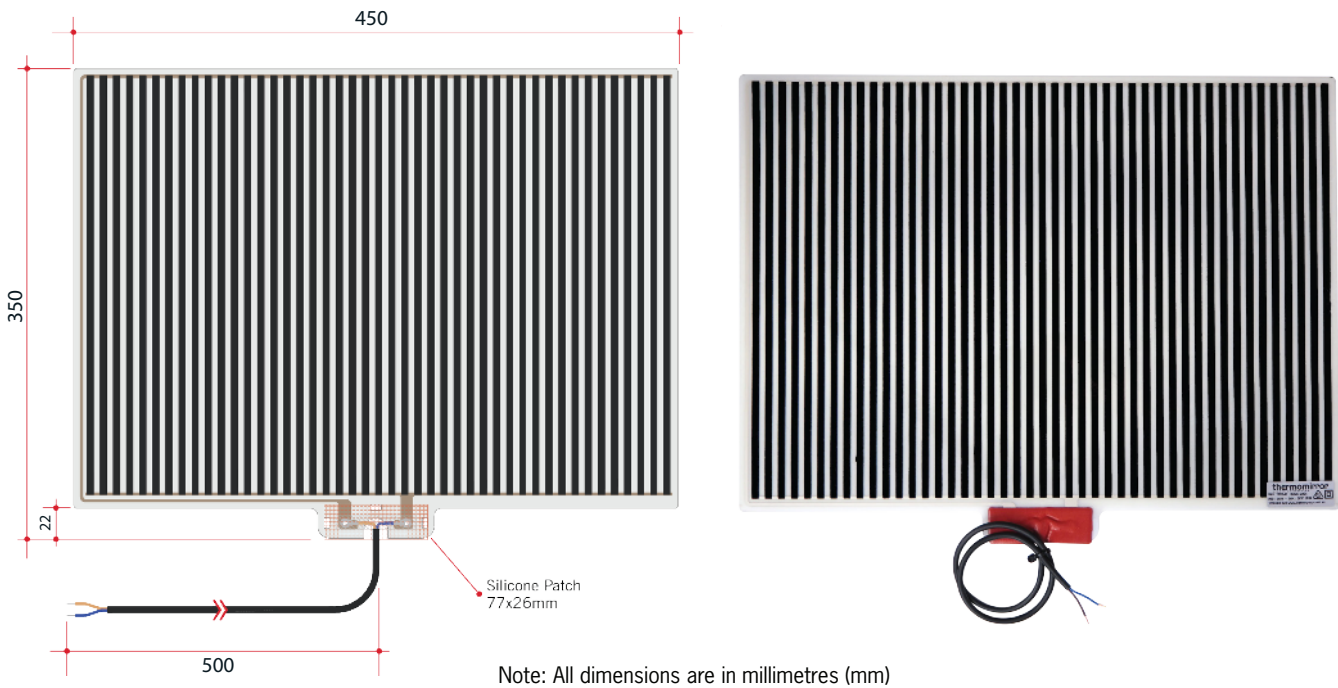

**Ablaze Georgia Round Framed Mirror**  
Aluminum Round White Framed Mirror with Demister

Note: All dimensions are in millimetres (mm)

Stock Code	Mirror Size (mm)	Shape	Output (w)	Finish
GR9090WD	900 ø x 20	Round	38	White

1300 368 631  
sales@thermogroup.com.au  
www.thermogroup.com.au

**Thermomirror Mirror Demister**  
Ultra-thin Demister Pad for use on Bathroom Mirrors

Stock Code	Size (mm)	Heat Output (W)	Voltage - Frequency
TM3545	350 x 450	38	220 - 240V 50Hz