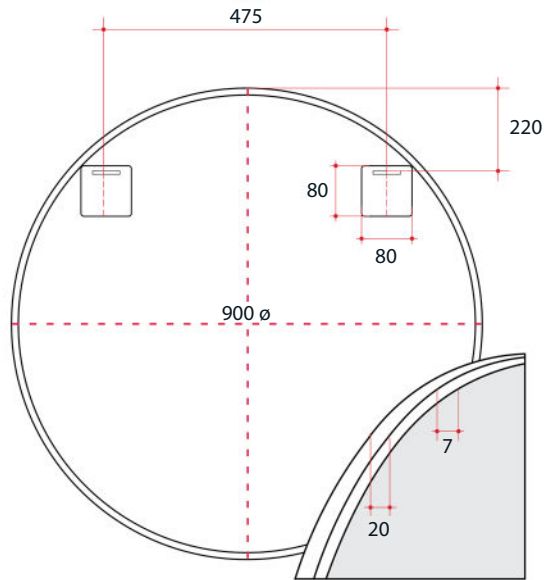

**Ablaze Georgia Round Framed Mirror**  
Aluminum Round White Framed Mirror with Demister

Note: All dimensions are in millimetres (mm)

Stock Code	Mirror Size (mm)	Shape	Output (w)	Finish
GR9090WD	900 ø x 20	Round	38	White

1300 368 631  
sales@thermogroup.com.au  
www.thermogroup.com.au

**Thermomirror Mirror Demister**  
Ultra-thin Demister Pad for use on Bathroom Mirrors

Stock Code	Size (mm)	Heat Output (W)	Voltage - Frequency
TM3545	350 x 450	38	220 - 240V 50Hz