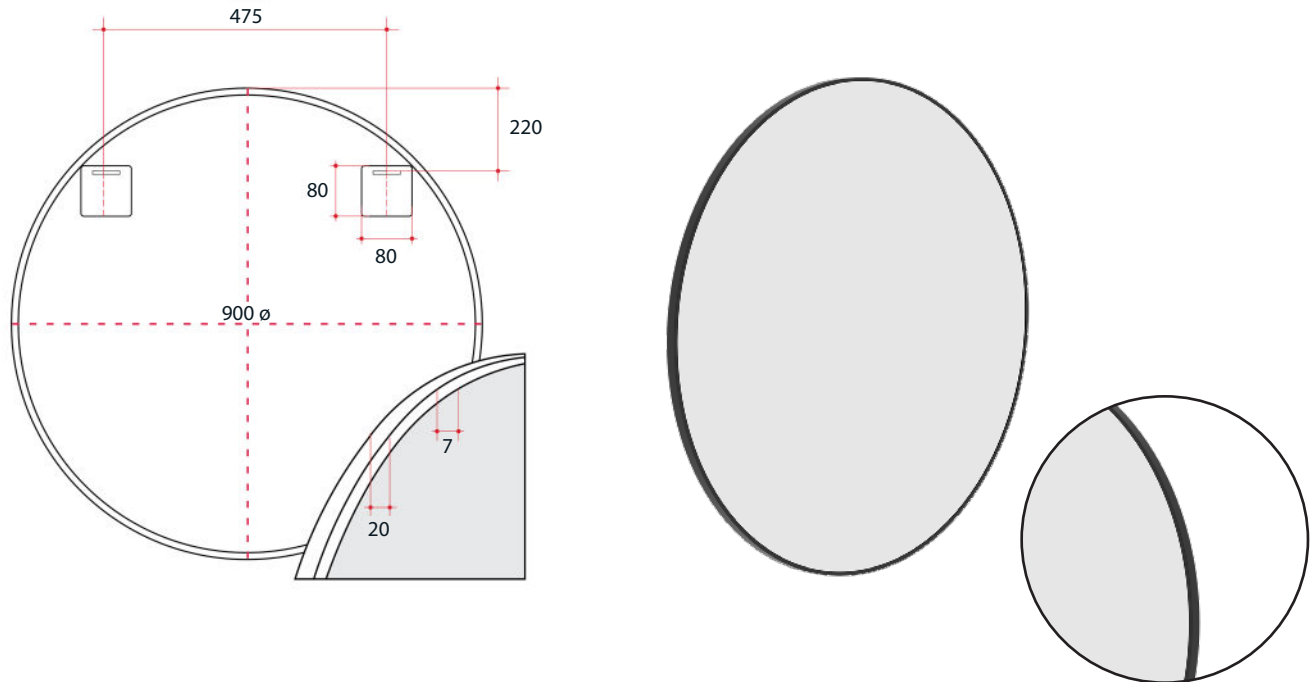

Ablaze Georgia Round Framed Mirror
 Aluminum Round Black Framed Mirror with Demister

Note: All dimensions are in millimetres (mm)

Stock Code	Mirror Size (mm)	Shape	Output (w)	Finish
GR9090BD	900 ø x 20	Round	38	Black

1300 368 631
 sales@thermogroup.com.au
 www.thermogroup.com.au

Thermomirror Mirror Demister
Ultra-thin Demister Pad for use on Bathroom Mirrors

Stock Code	Size (mm)	Heat Output (W)	Voltage - Frequency
TM3545	350 x 450	38	220 - 240V 50Hz