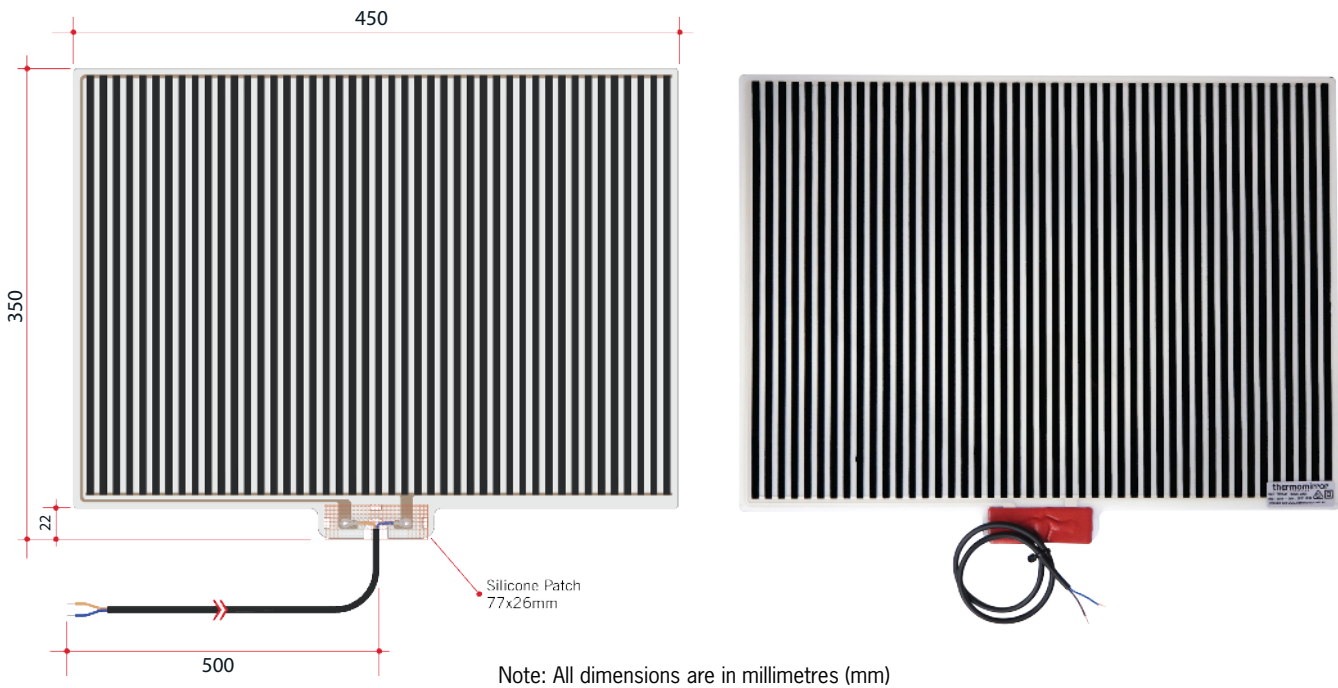

Ablaze Georgia Round Framed Mirror
 Aluminum Round Black Framed Mirror with Demister

Note: All dimensions are in millimetres (mm)

Stock Code	Mirror Size (mm)	Shape	Output (w)	Finish
GR9090BD	900 ø x 20	Round	38	Black

Two years warranty

Safety backing film

Copper-free mirror

Hanger fixing method

Demister included

Made in Europe

PLEASE NOTE: This product includes a mirror and Thermomirror demister. These are supplied as separate parts and the demister will need to be adhered to the back of the mirror prior to installation of the mirror. For details on the demister, please see next page.

1300 368 631
 sales@thermogroup.com.au
 www.thermogroup.com.au

Thermomirror Mirror Demister
Ultra-thin Demister Pad for use on Bathroom Mirrors

Stock Code	Size (mm)	Heat Output (W)	Voltage - Frequency
TM3545	350 x 450	38	220 - 240V 50Hz