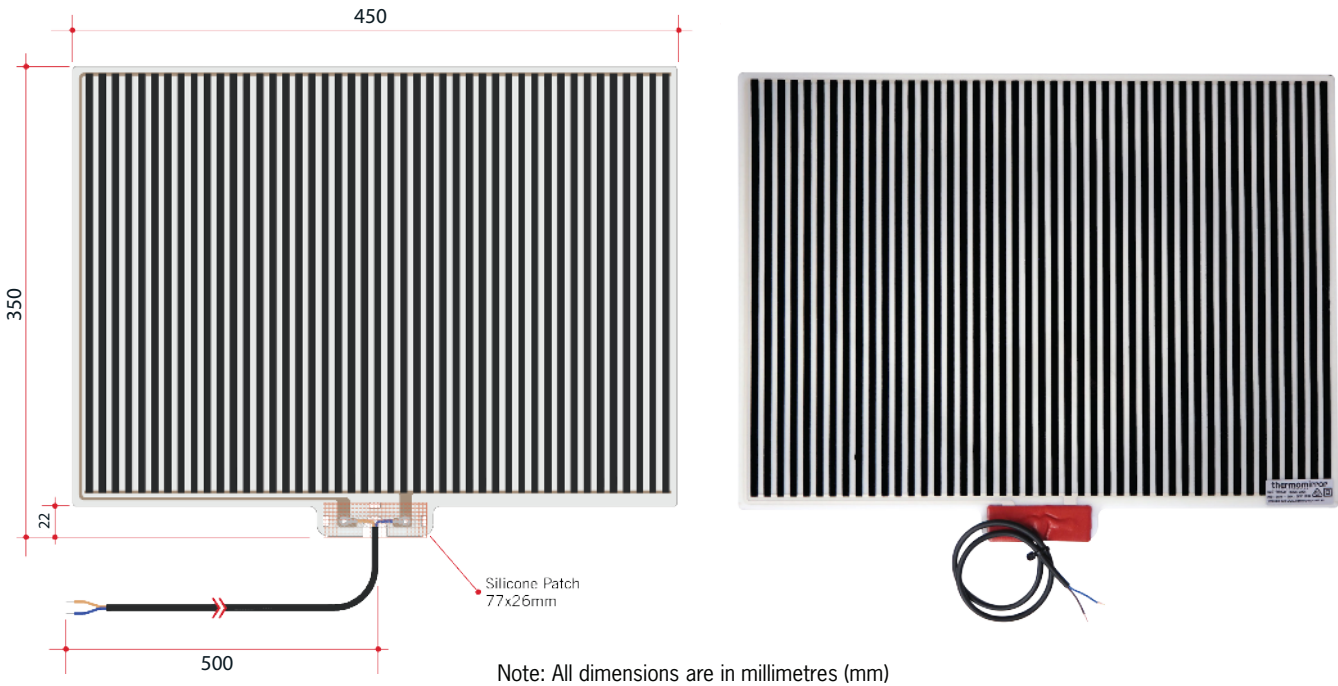

**Ablaze Georgia Round Framed Mirror**  
 Aluminum Round Gold Framed Mirror with Demister

Note: All dimensions are in millimetres (mm)

Stock Code	Mirror Size (mm)	Shape	Output (w)	Finish
GR9090GD	900 ø x 20	Round	38	Gold

1300 368 631  
 sales@thermogroup.com.au  
 www.thermogroup.com.au

**Thermomirror Mirror Demister**  
Ultra-thin Demister Pad for use on Bathroom Mirrors

Stock Code	Size (mm)	Heat Output (W)	Voltage - Frequency
TM3545	350 x 450	38	220 - 240V 50Hz