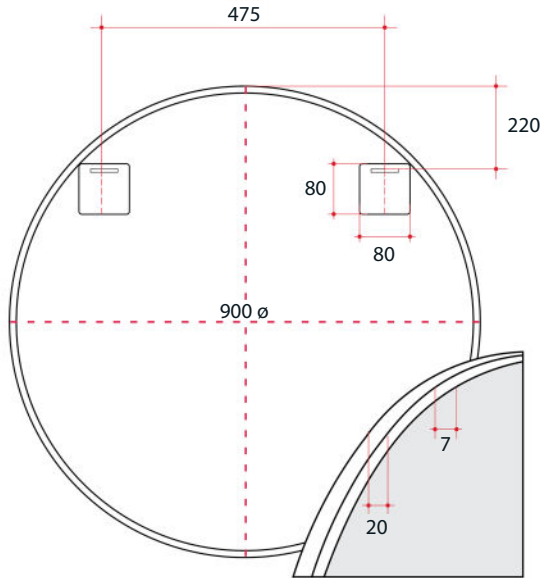

**Ablaze Georgia Round Framed Mirror**  
 Aluminum Round Gold Framed Mirror with Demister

Note: All dimensions are in millimetres (mm)

Stock Code	Mirror Size (mm)	Shape	Output (w)	Finish
GR9090GD	900 ø x 20	Round	38	Gold

1300 368 631  
 sales@thermogroup.com.au  
 www.thermogroup.com.au

**Thermomirror Mirror Demister**  
Ultra-thin Demister Pad for use on Bathroom Mirrors

Stock Code	Size (mm)	Heat Output (W)	Voltage - Frequency
TM3545	350 x 450	38	220 - 240V 50Hz