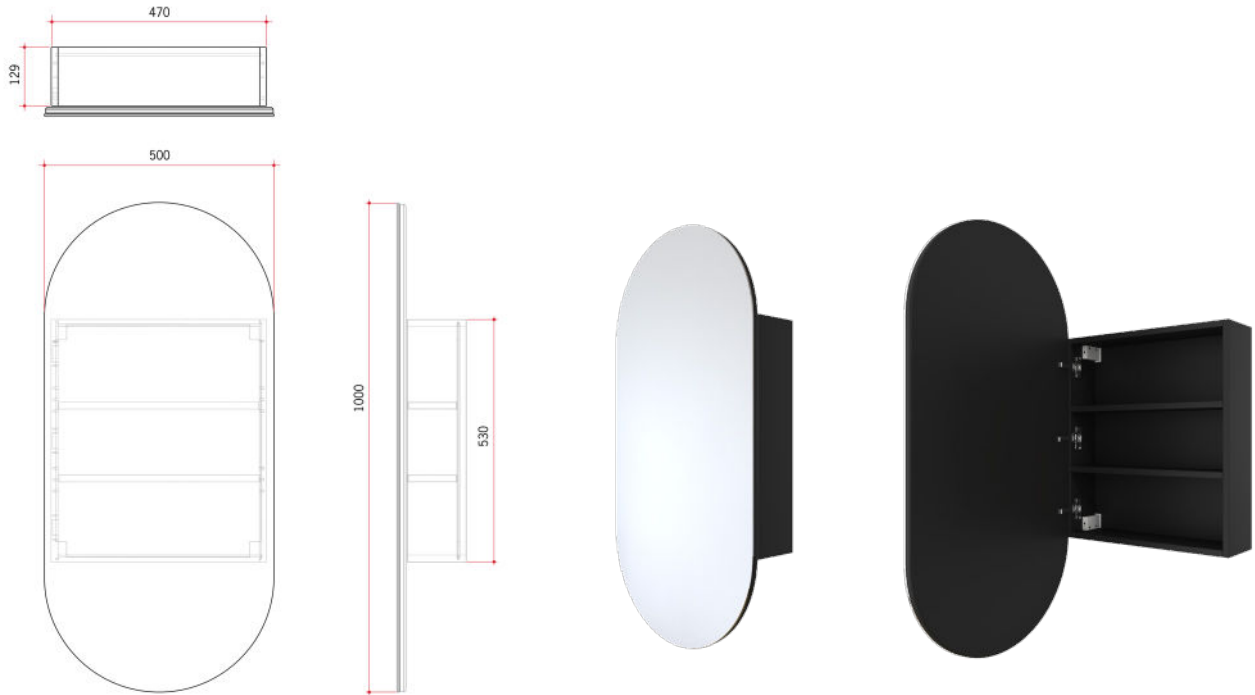

Ablaze Lincoln Pill Mirror Cabinet
 Black Painted MDF Single Door Pill Mirror Cabinet

Note: All dimensions are in millimetres (mm)

Stock Code	Mirror Size (mm)	Cabinet Size (mm)	Shape	Finish
LP5010B	500 x 1000	470 x 530 x 129	Pill	Black

Soft close hinges

Secure mounting bracket

Can be recessed into wall

Door hinges left or right hand side

Two adjustable timber shelves

Two year warranty

PLEASE NOTE: Mirrors will need to be installed in accordance with the Installation Guide. Ablaze does not take responsibility for incorrect installation of these mirrors. Specifications are for information purposes only. Whilst every effort has been made to ensure the product specifications are accurate, due to continuing product development and improvement, the specifications are subject to change. Specifications can be used to rough in and for timber supports in the wall however, we recommend no holes are drilled without having the product on site or verifying the details with the manufacturer. Thermogroup cannot be held liable or responsible for errors due to updated specifications.