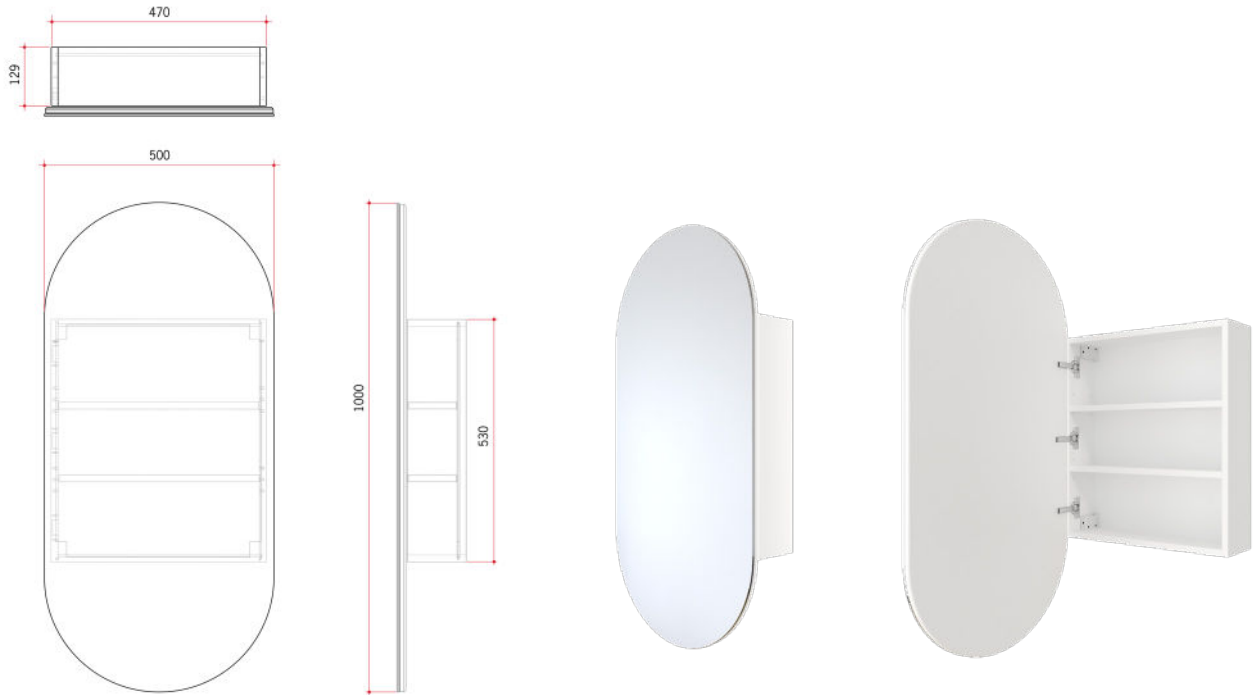

Ablaze Lincoln Pill Mirror Cabinet

White Painted MDF Single Door Pill Mirror Cabinet

Note: All dimensions are in millimetres (mm)

Stock Code	Mirror Size (mm)	Cabinet Size (mm)	Shape	Finish
LP5010W	500 x 1000	470 x 530 x 129	Pill	White

Soft close hinges

Secure mounting bracket

Can be recessed into wall

Door hinges left or right hand side

Two adjustable timber shelves

Two year warranty

PLEASE NOTE: Mirrors will need to be installed in accordance with the Installation Guide. Ablaze does not take responsibility for incorrect installation of these mirrors. Specifications are for information purposes only. Whilst every effort has been made to ensure the product specifications are accurate, due to continuing product development and improvement, the specifications are subject to change. Specifications can be used to rough in and for timber supports in the wall however, we recommend no holes are drilled without having the product on site or verifying the details with the manufacturer. Thermogroup cannot be held liable or responsible for errors due to updated specifications.