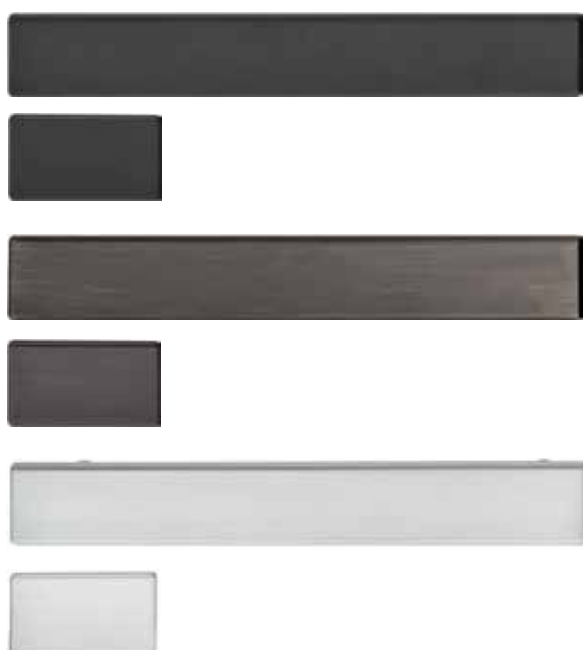

Description	Cat. No.
Handle Black Matt 200 X 23mm	491.42.443
Handle Black Nickel Brush 200 X 23mm	491.42.444
Handle Nickel Brushed 200 X 23mm	491.42.445
Handle Black Matt 52 X 23mm	491.42.446
Handle Nickel Black Brush 52 X 23mm	491.42.447
Handle Nickel Brushed 52 X 23mm	491.42.448